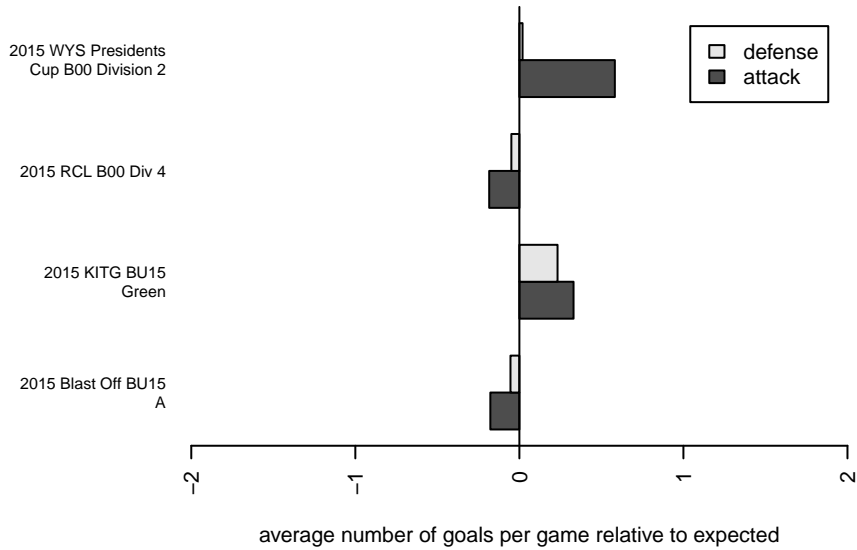

Harbor Premier Green B00

Harbor FC
 Gig Harbor, WA
 B00 total strength=1082
 attack=3.75 defense=1.88
 fall league = RCL B00 Div 4
 notes= Madden 2013

alt names used:
 Harbor Premier B00 Green
 Harbor Premier B00 Green
 Harbor Premier B00 Green A
 Harbor Premier B00 Green A

Venues played:
 2015 KITG BU15 Green
 2015 Blast Off BU15 A
 2015 RCL B00 Div 4
 2015 WYS Presidents Cup B00 Division 2

Harbor Premier Green B00
 Dots are actual minus expected GF (blue circles) and GA (red triangles).
 Blue line is smoothed change in attack strength. Red is smoothed change in defense strength.

**attack and defense variance (black dot)
relative to other teams
and top 10 in region**

**attack and defense rating
relative to others at age
and all opponents in last 13 months**

Performance relative to 13 month average