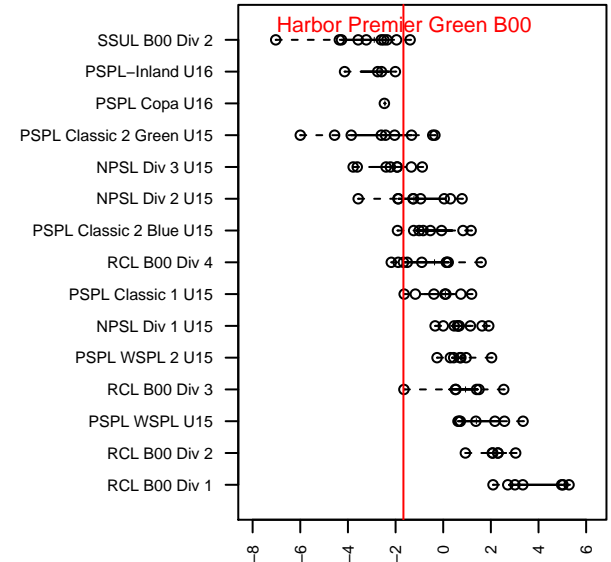

Harbor Premier Green B00

Harbor FC
 Gig Harbor, WA
 B00 total strength=1082
 attack=3.75 defense=1.88
 fall league = RCL B00 Div 4
 notes= Madden 2013

alt names used:
 Harbor Premier B00 Green
 Harbor Premier B00 Green
 Harbor Premier B00 Green A
 Harbor Premier B00 Green A

Venues played:
 2015 KITG BU15 Green
 2015 Blast Off BU15 A
 2015 RCL B00 Div 4
 2015 WYS Presidents Cup B00 Division 2

Harbor Premier Green B00
 Dots are actual minus expected GF (blue circles) and GA (red triangles).
 Blue line is smoothed change in attack strength. Red is smoothed change in defense strength.

**attack and defense variance (black dot)
relative to other teams
and top 10 in region**

**attack and defense rating
relative to others at age
and all opponents in last 13 months**

Performance relative to 13 month average