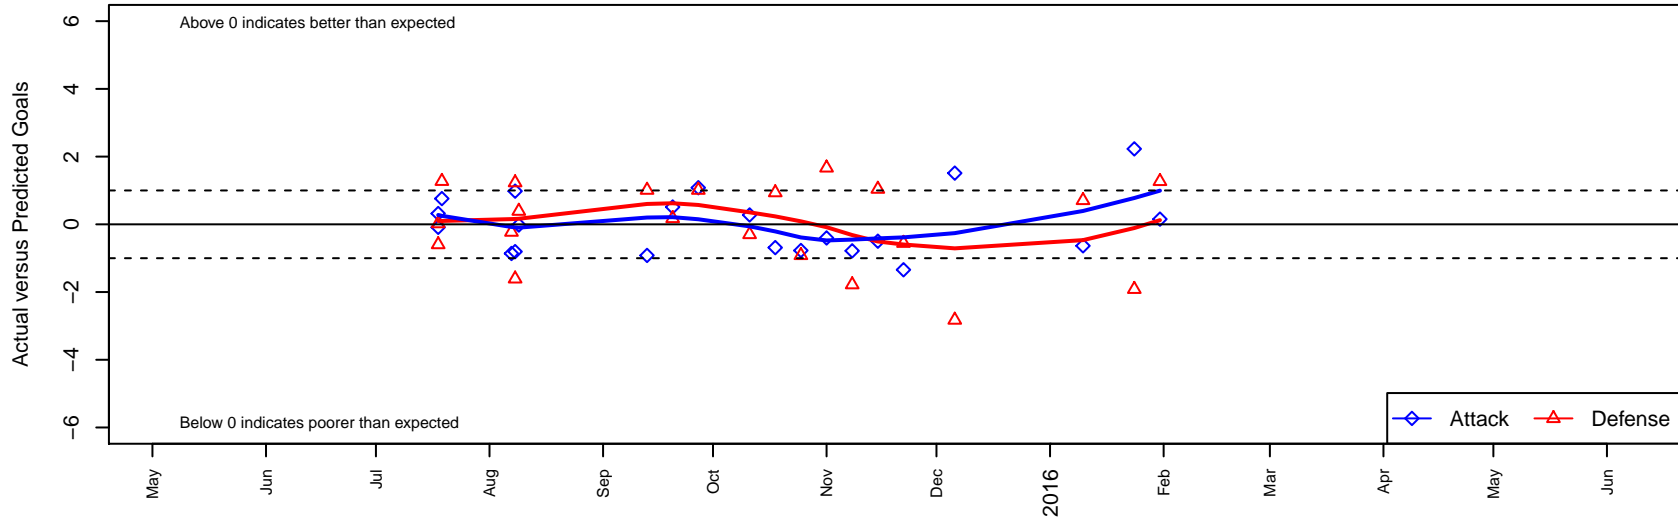

Harbor Premier Green B00

Harbor FC
 Gig Harbor, WA
 B00 total strength=1082
 attack=3.75 defense=1.88
 fall league = RCL B00 Div 4
 notes= Madden 2013

alt names used:
 Harbor Premier B00 Green
 Harbor Premier B00 Green
 Harbor Premier B00 Green A
 Harbor Premier B00 Green A

Venues played:
 2015 KITG BU15 Green
 2015 Blast Off BU15 A
 2015 RCL B00 Div 4
 2015 WYS Presidents Cup B00 Division 2

Harbor Premier Green B00
 Dots are actual minus expected GF (blue circles) and GA (red triangles).
 Blue line is smoothed change in attack strength. Red is smoothed change in defense strength.

**attack and defense variance (black dot)
relative to other teams
and top 10 in region**

**attack and defense rating
relative to others at age
and all opponents in last 13 months**

Performance relative to 13 month average